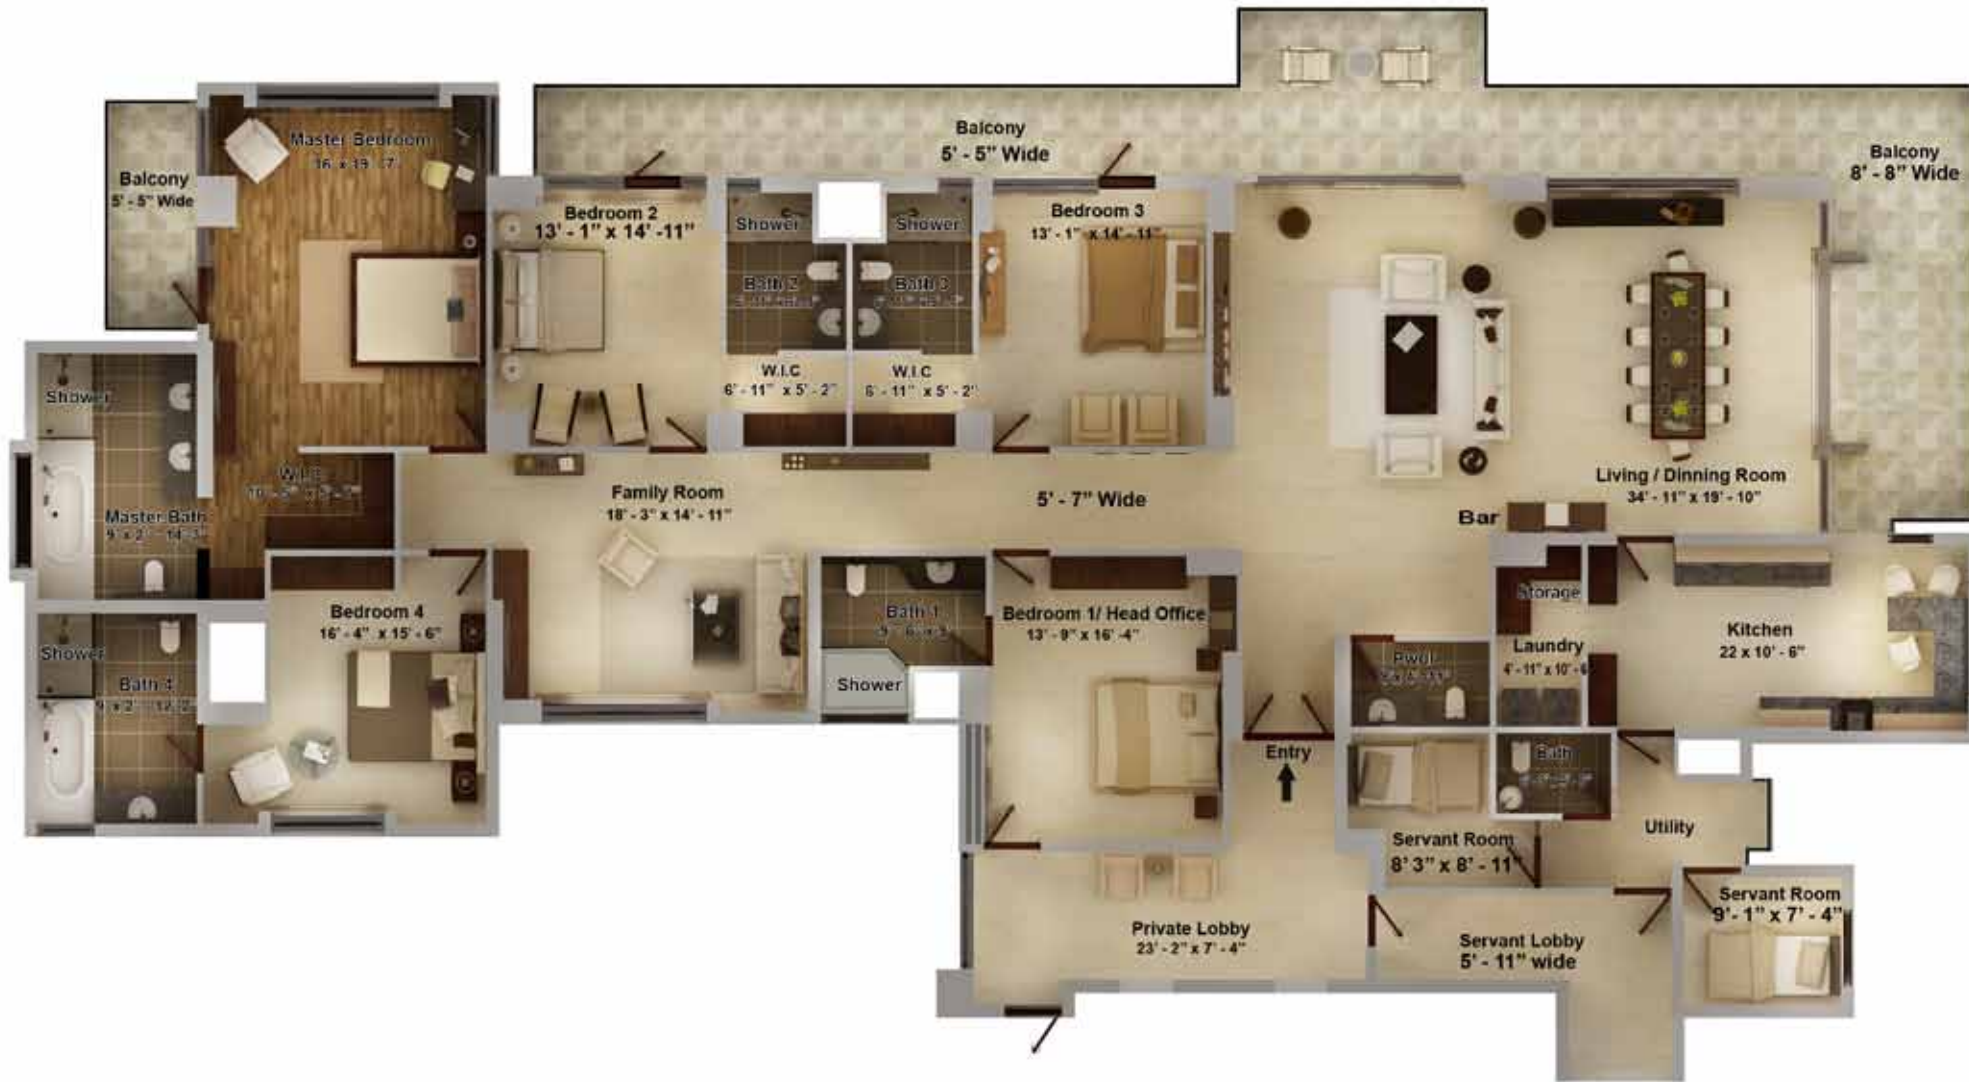

AREA 9625 sqft

PENTHOUSE UPPER FLOOR + FAMILY  
+ POOL & SUNDECK  
TOWER A,B,C

AREA 9625 sqft

4BHK  
TOWER D

AREA 4613 sqft

4BHK SPECIAL  
TOWER D

AREA 4739 sqft

4BHK + FAMILY  
TOWER D

AREA 4902 sqft

4BHK + FAMILY + TERRACE  
TOWER D

AREA 5310 sqft

5BHK + FAMILY  
TOWER D

# EXTRAORDINARY LIVING

GRAND DUPLEX RESIDENCES

AREA 5761 sqft

TOWNHOUSE LOWER 4BHK + FAMILY + TERRACE  
TOWER D

AREA 7673 sqft

TOWNHOUSE UPPER 4BHK + FAMILY + TERRACE  
TOWER D

AREA 7673 sqft

PENTHOUSE LOWER  
 5BHK + FAMILY + POOL + SUNDECK  
 TOWER D

AREA 10019 sqft

PENTHOUSE UPPER  
 5BHK + FAMILY + POOL + SUNDECK  
 TOWER D

AREA 10019 sqft