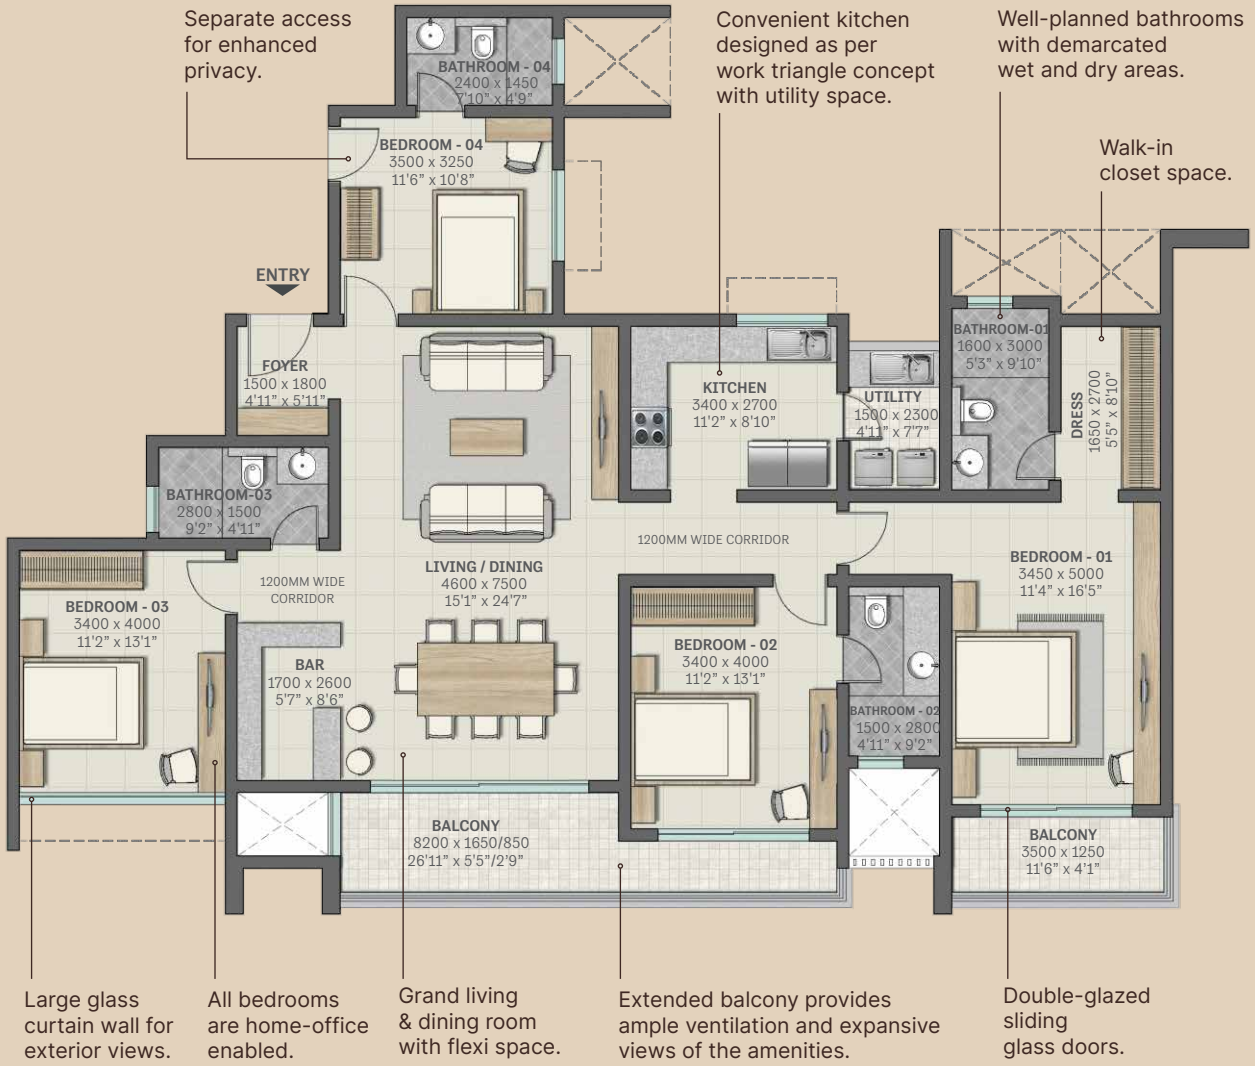

# TYPE F1

3, 5, 7, 9, 11, 13, 15 & 17<sup>TH</sup> Floor

4 Bedroom Residences with Flexi Space

Saleable Area - 225.14 SQM (2423 SFT)

Carpet Area - 148.35 SQM (1596 SFT)

- Living and Dining with Flexi Space
- Kitchen with Utility Space
- 4 Bedrooms
- 2 Balconies
- 4 Bathrooms

All dimensions in mm

Key plan

SBA & Carpet Area rounded up to the nearest whole number