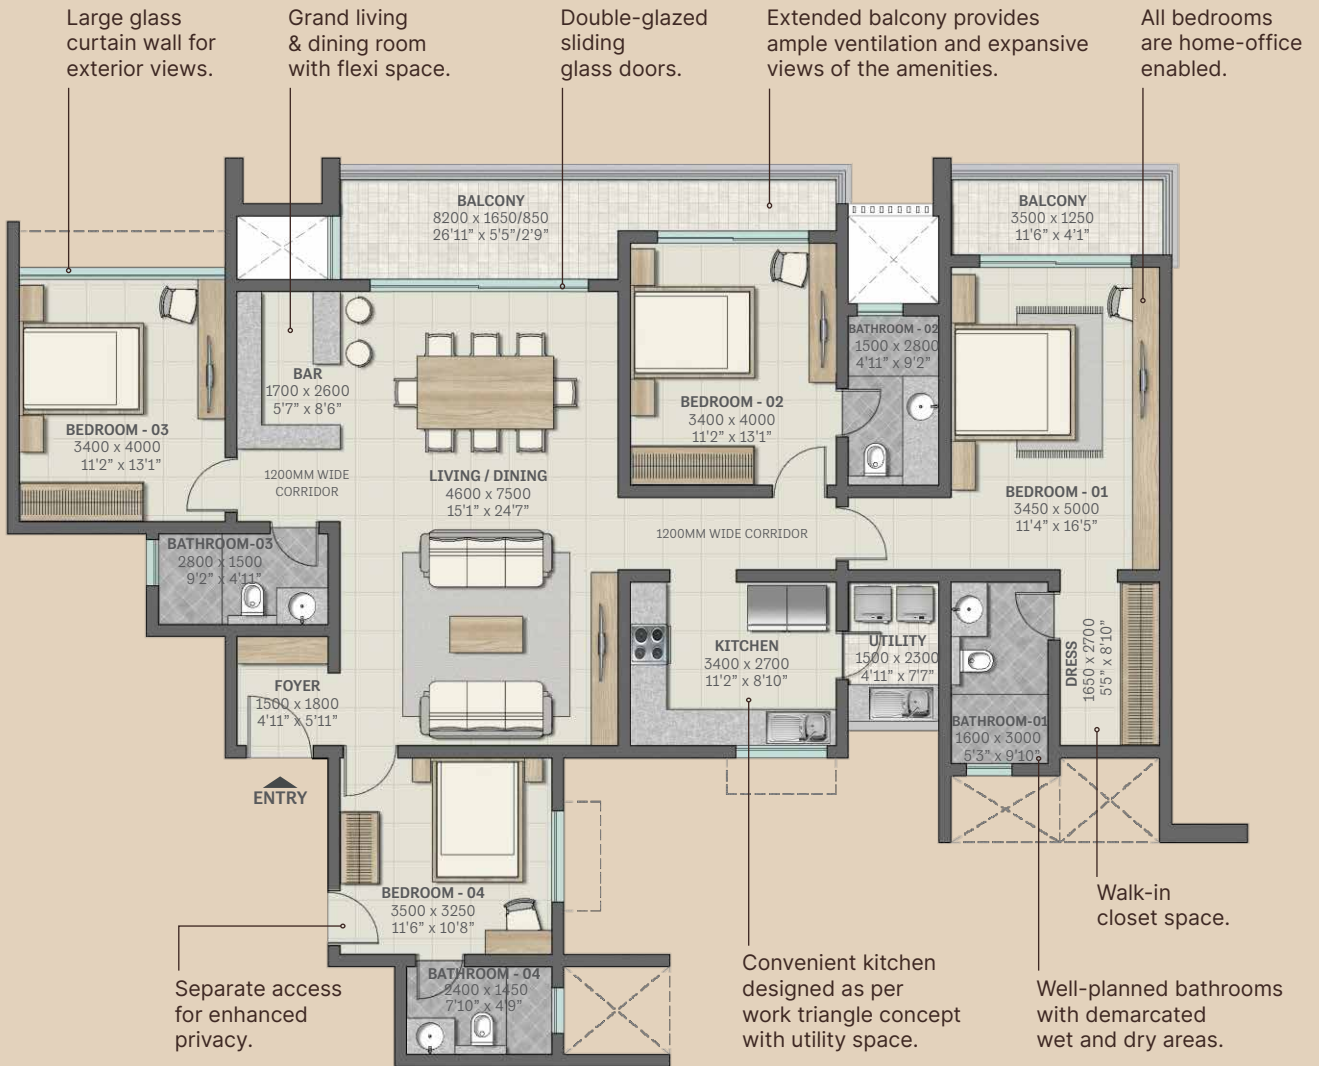

# TYPE F1

3, 5, 7, 9, 11, 13, 15 & 17<sup>TH</sup> Floor

4 Bedroom Residences with Flexi Space

Saleable Area - 225.14 SQM (2423 SFT)

Carpet Area - 148.35 SQM (1596 SFT)

- Living and Dining with Flexi Space
- Kitchen with Utility Space
- 4 Bedrooms
- 2 Balconies
- 4 Bathrooms

All dimensions in mm

Key plan

SBA & Carpet Area rounded up to the nearest whole number

- Living and Dining with Flexi Space
- Kitchen with Utility Space
- 4 Bedrooms
- 2 Balconies
- 4 Bathrooms

All dimensions in mm

Key plan

SBA & Carpet Area rounded up to the nearest whole number

**TYPE F2**  
**2, 4, 6, 8, 10, 12, 14, 16 & 18<sup>TH</sup> Floor**