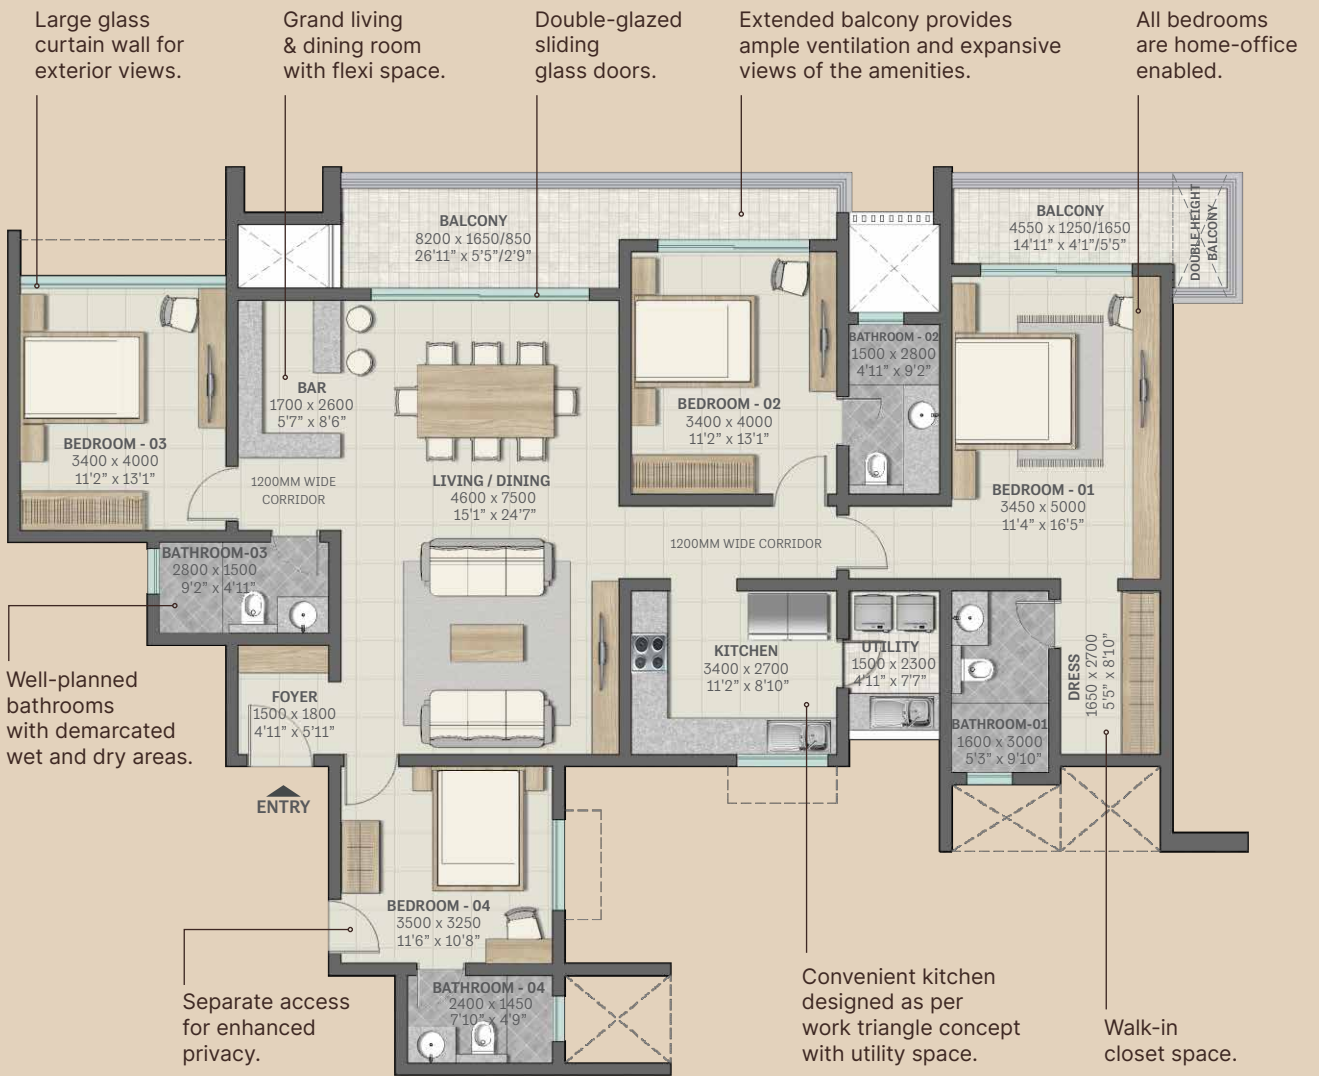

TYPE F2
2, 4, 6, 8, 10, 12, 14, 16 & 18TH Floor

4 Bedroom Residences with Flexi Space
Saleable Area - 227.47 SQM (2448 SFT)
Carpet Area - 148.35 SQM (1596 SFT)

- Living and Dining with Flexi Space
- Kitchen with Utility Space
- 4 Bedrooms
- 2 Balconies
- 4 Bathrooms

All dimensions in mm

Key plan

SBA & Carpet Area rounded up to the nearest whole number