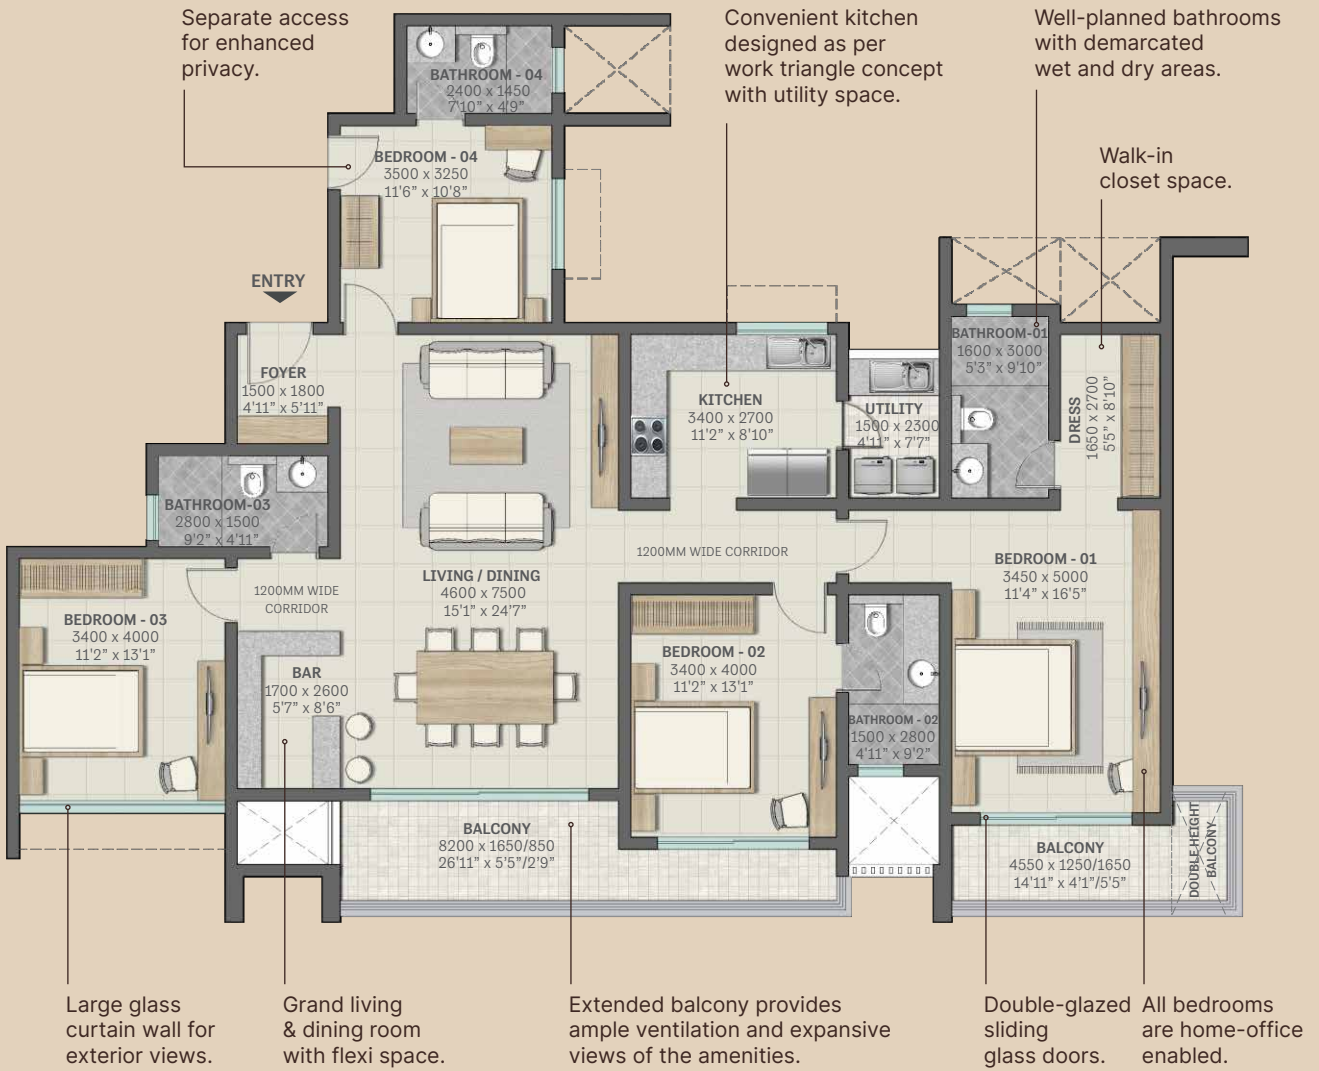

All dimensions in mm

Key plan

SBA & Carpet Area rounded up to the nearest whole number

**TYPE F2**  
**2, 4, 6, 8, 10, 12, 14, 16 & 18<sup>TH</sup> Floor**

4 Bedroom Residences with Flexi Space  
 Saleable Area - 227.47 SQM (2448 SFT)  
 Carpet Area - 148.35 SQM (1596 SFT)

- Living and Dining with Flexi Space
- Kitchen with Utility Space
- 4 Bedrooms
- 2 Balconies
- 4 Bathrooms

All dimensions in mm

Key plan

SBA & Carpet Area rounded up to the nearest whole number

**TYPE F2**  
**2, 4, 6, 8, 10, 12, 14, 16 & 18<sup>TH</sup> Floor**