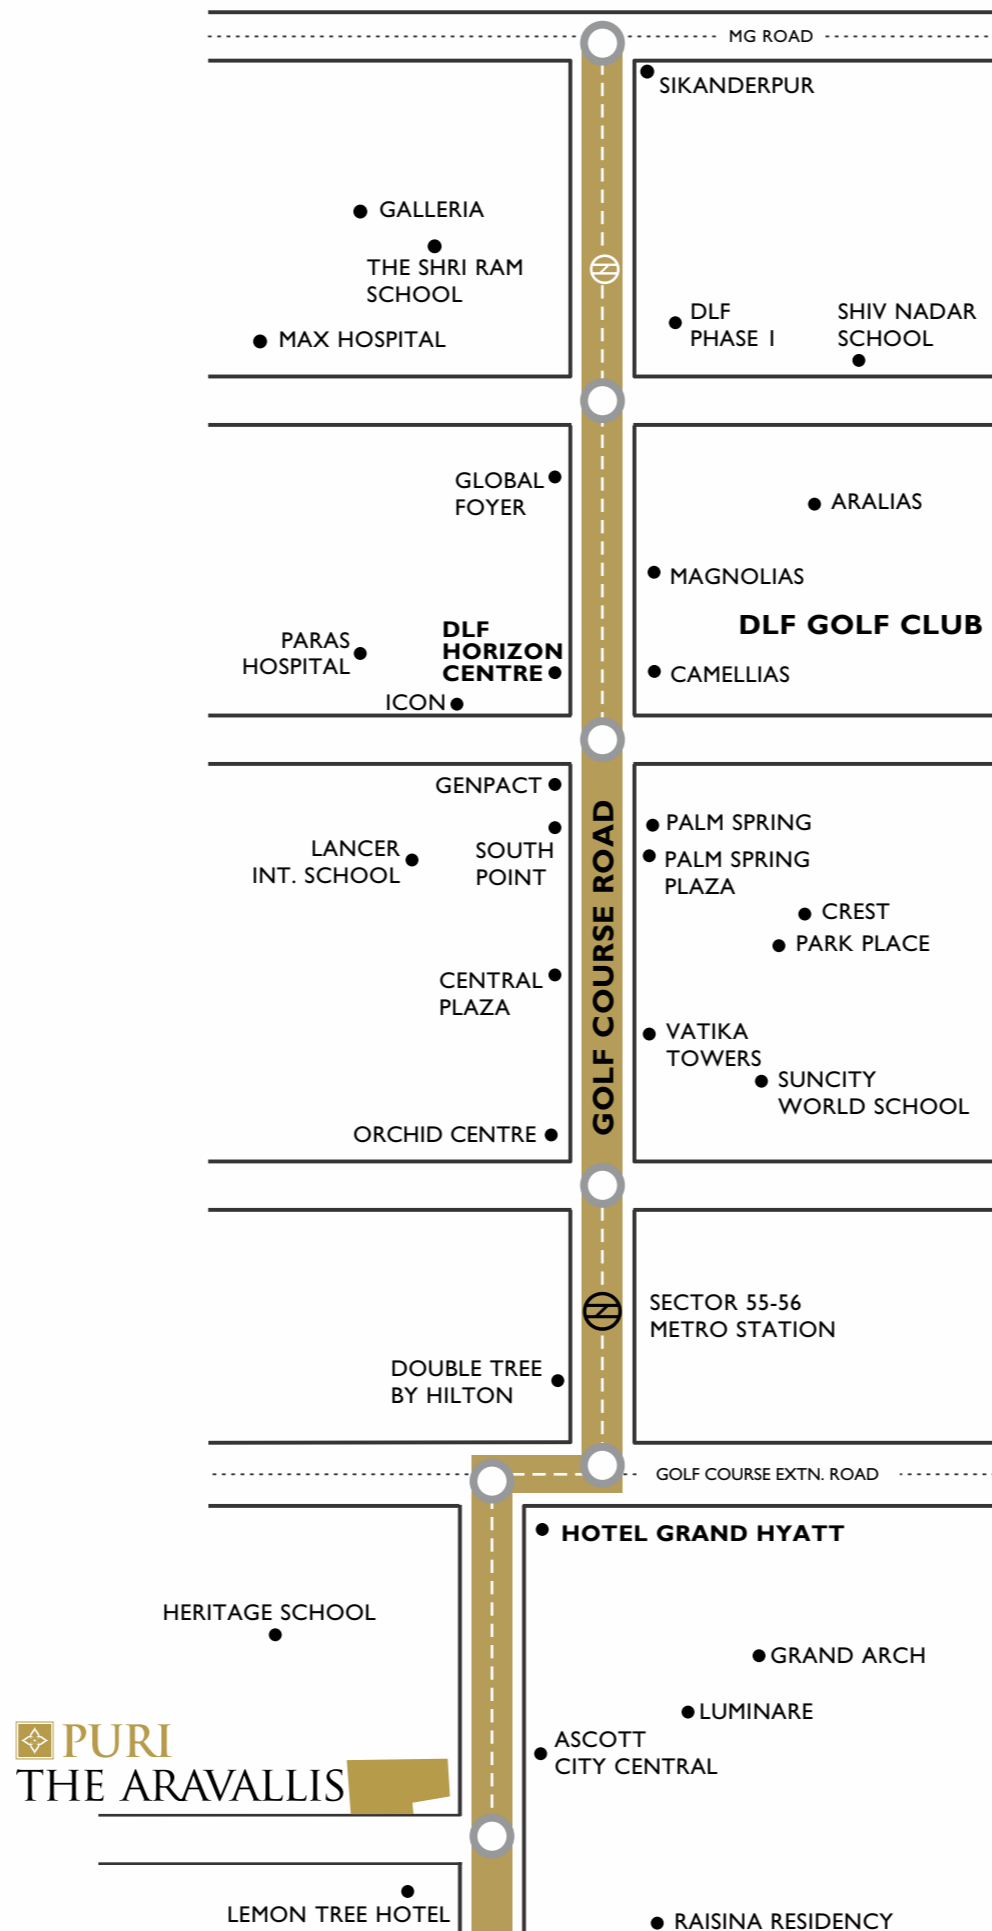

81 High Street, Sector - 81, Faridabad

Amanvilas, Sector - 89, Faridabad

YET AGAIN, PURI
RAISES THE BAR
IN LUXURY
LIFESTYLE LIVING

WELCOME TO THE ARAVALLIS

 **PURI**
THE ARAVALLIS
GOLF COURSE EXTENSION, GURUGRAM

THE
GOLDEN MILE
OF GURGAON
LEADS STRAIGHT TO
THE ARAVALLIS

THE LOCATION

THE
GOLDEN MILE
OF GURGAON
LEADS STRAIGHT TO
THE ARAVALLIS

ONLY
10 MINUTES
FROM
DLF GOLF CLUB
AND
DLF HORIZON
CENTRE

ONLY
2 MINUTES
FROM HOTEL
GRAND HYATT

PURI
THE ARAVALLIS

RETAIL, FOOD HUBS AND ENTERTAINMENT

Multiple high street retail & food hubs within 3 to 10 min

- South Point Mall
- Worldmark | Joy Street
- Airia Mall | Cosmopolitan
- Urbana

WORK SPACES

- Cyber City - 15 min
- DLF Horizon Center - 10 min
- Worldmark - 5 min

- Corporate Offices:
- Golf Course Extn Rd - 5-7 min
 - Sohna Road - 15 min

HEALTHCARE WITHIN 5 TO 15 MIN.

- Artemis
- Medanta
- Max | Fortis
- CK Birla
- W Pratiksha
- Park | Paras