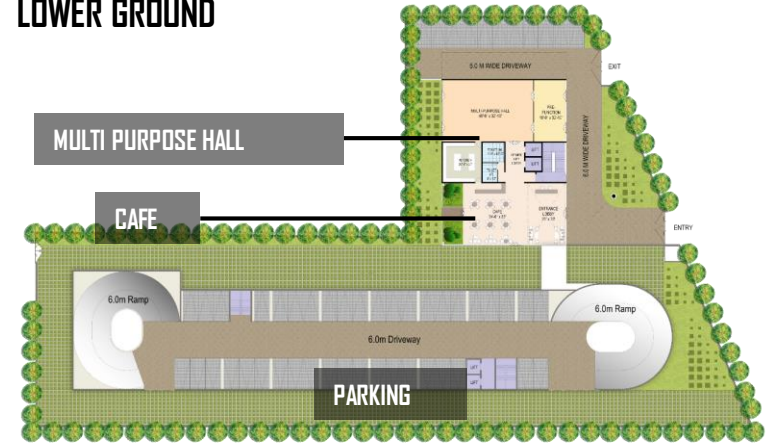

LOWER GROUND