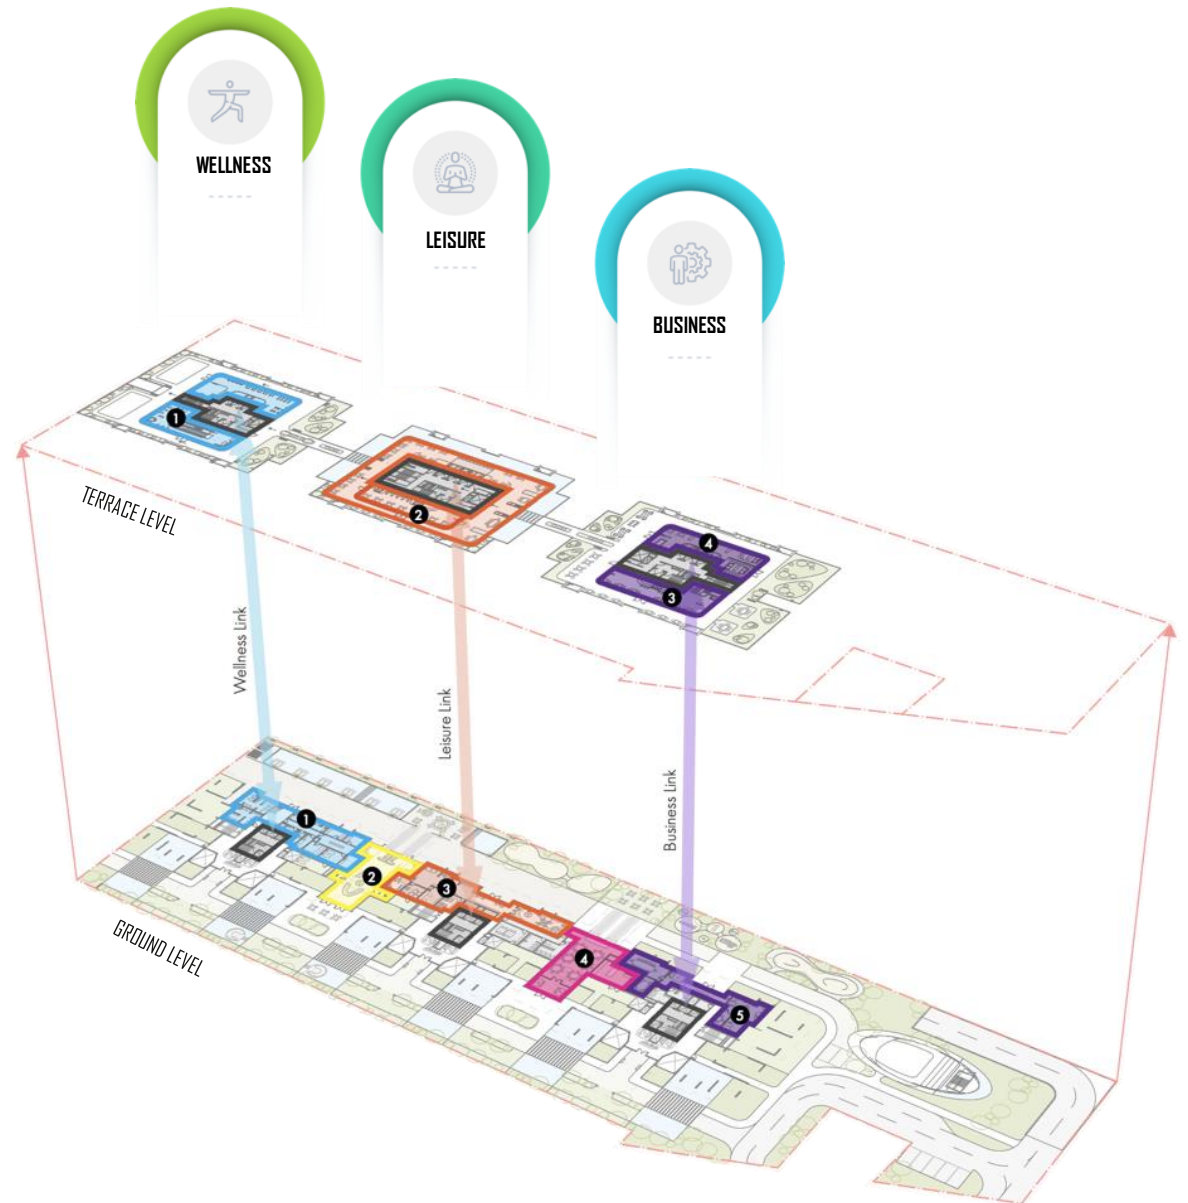

Oxley & Stirling Residences, Australia

Pinnacle@Duxton, Singapore

Now Experience The Same In

**GURUGRAM**

LIVE THE LARGEST  
**AIR CLUB EXPERIENCE**

In Gurugram

# THE CROWNING GLORY

That Is Set To Become the Beacon Of Luxury,  
Adorned By A Waterfall Design

## A UNIQUE CONCEPT OF ZONING AND CONNECTIVITY

- The club's program is distributed across the **ground floor** and the **rooftop**
- These are **linked by elevators**.
- Amenities within each tower are **paired based on their nature**:
  - the Spa is linked with the Gym,
  - the Family Zone with the Lagoon Restaurant
  - the Business Club with both the bar and Executive Lounge.

AirBridges connecting AirClub atop majestic towers

~1,25,000 SFT  
Of Club Amenities

Connected Through  
A Glass **AirBridge**

Making It **The Largest Interconnected Sky  
Experience**  
In Gurugram