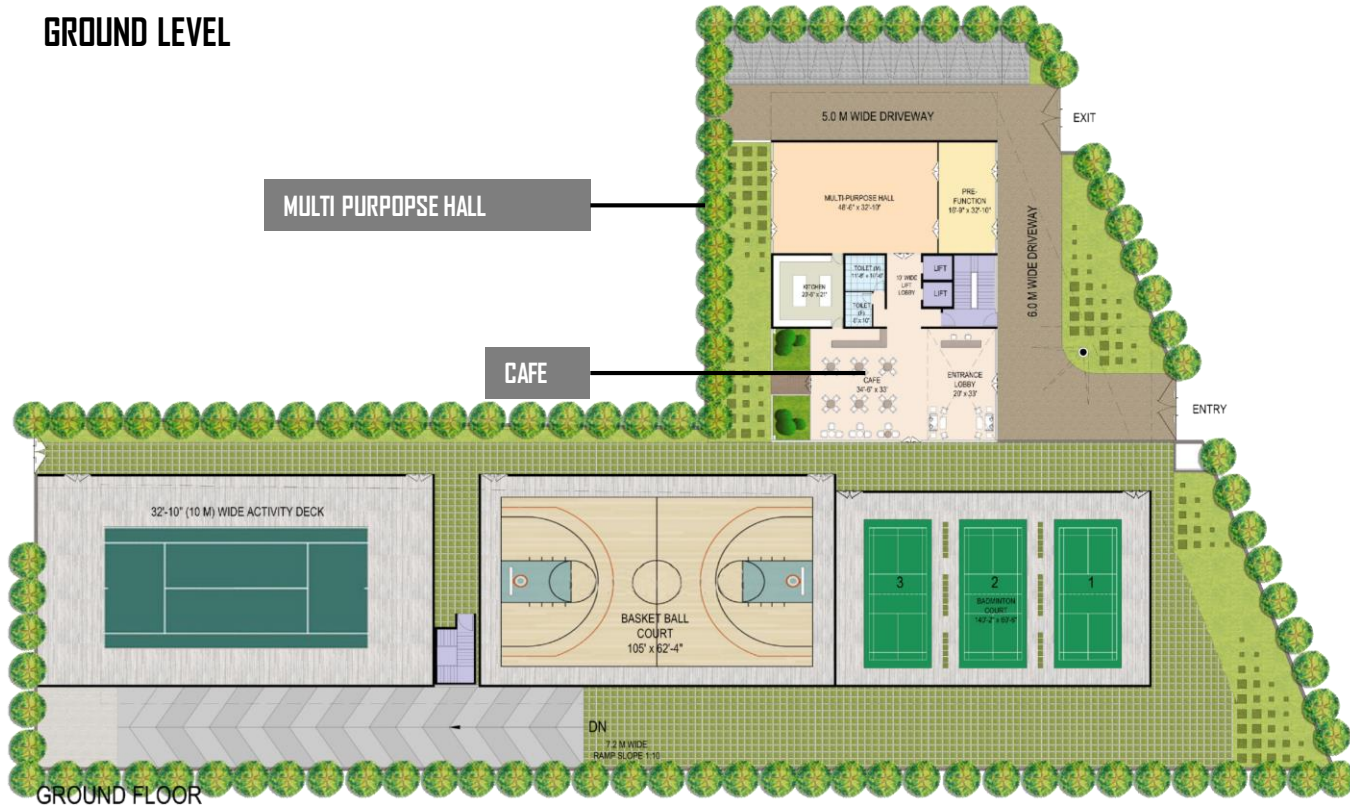

STATE-OF-THE-ART SPORTS CLUB

GROUND LEVEL

GROUND FLOOR