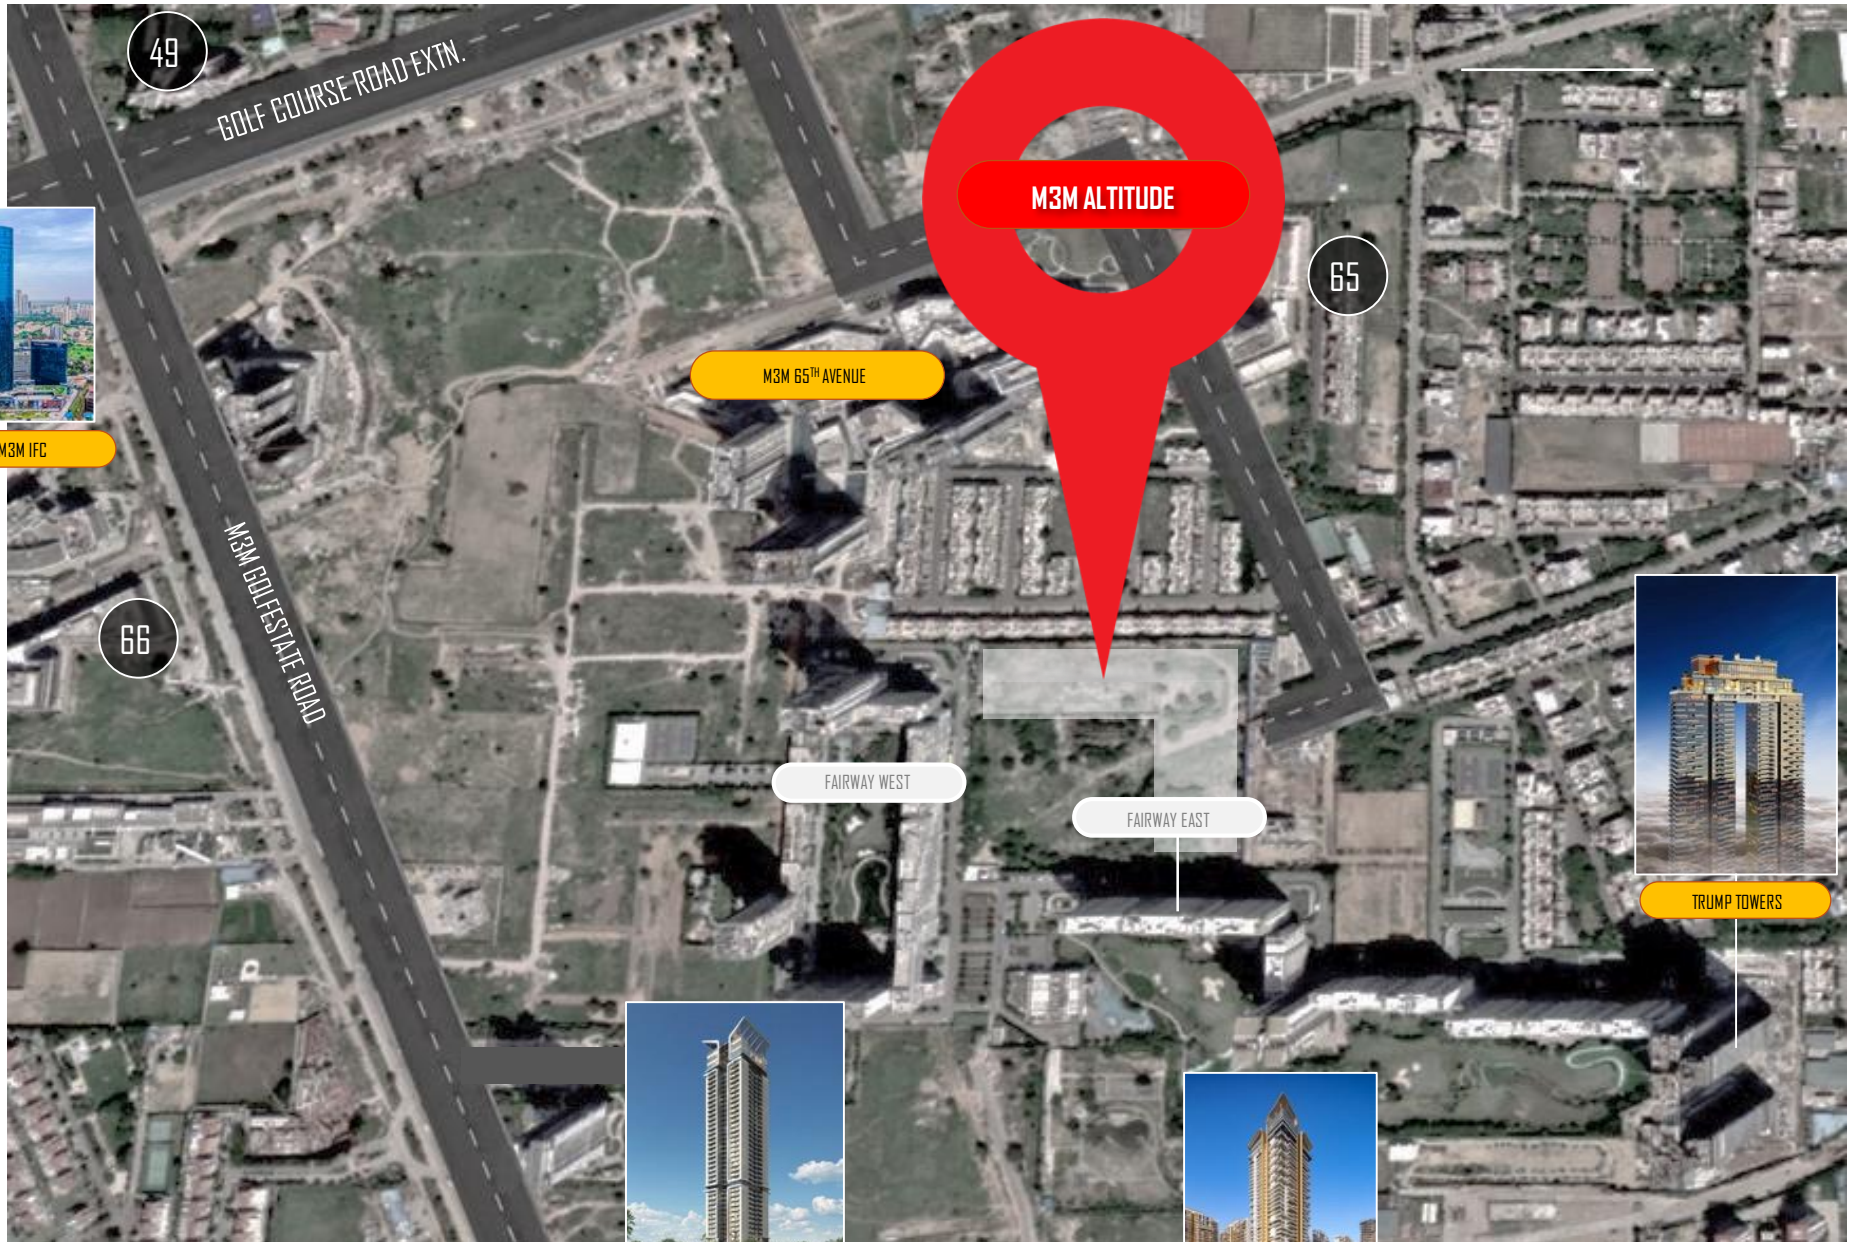

## ICONIC LOCATION: OF THIS SUPER LUXURY ICON

Right next to the Golf Course  
Road Extn.,

Proximity of iconic luxury  
projects: **Trump Towers,**  
**M3M Golfstate** and the likes.

International Schools Uber  
Retail  
Gastronomic delights

M3M IFC

M3M ALTITUDE

M3M 65TH AVENUE

66

65

FAIRWAY WEST

FAIRWAY EAST

TRUMP TOWERS

ELEVATE CLUB  
ACCESS

SPORTS ARENA

TEMPLE

FAIRWAY EAST

TRUMP  
TOWERS

POLO SUITES

ST. ANDREWS

GOLFESTATE  
ROAD ACCESS

LATITUDE

TRUMP TOWERS  
ACCESS