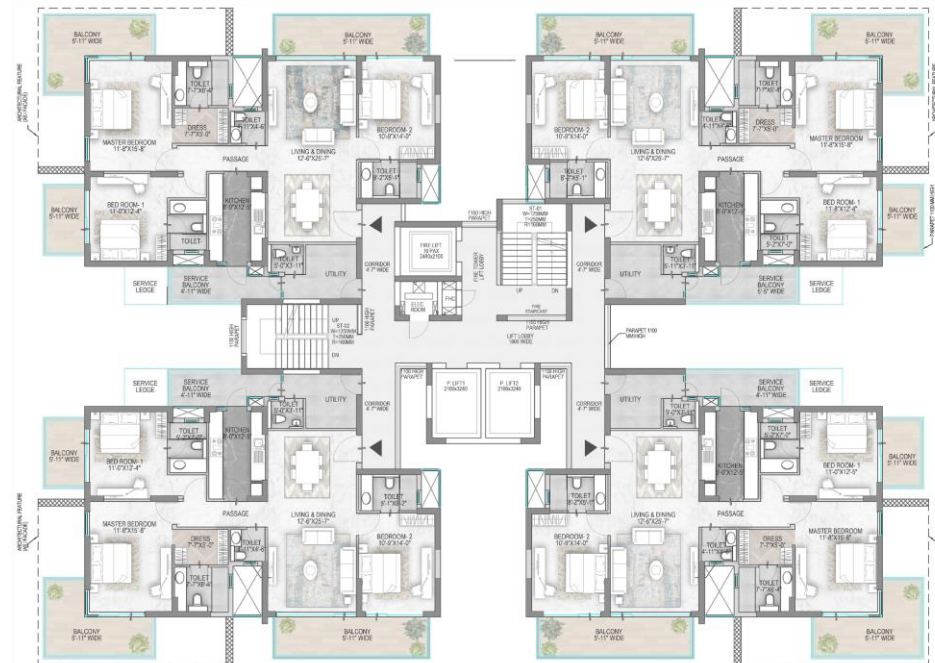

THOUGHTFULLY CURATED WITH PERFECTLY CHOSEN SPECIFICATIONS THAT MATCHES YOUR TASTE

FOUR-TO-A-CORE FINE RESIDENCES

EAST-WEST ORIENTATION

**SWEEPING 270 DEGREE VIEW
FROM EACH APARTMENT**

**ULTIMATE PRIVACY: NO BALCONY
OVERLOOKS ANY OTHER
APARTMENT**

**AMPLE DIRECT SUNLIGHT IN
EVERY APARTMENT AT SOME
POINT IN THE DAY**

**ENJOY UNINTERRUPTED CITY OR
ARAVALI VIEWS**

LAYOUT PLAN 2,398 SQ FT – 3 BHK + UTILITY

3 SIDE OPEN RESIDENCES

OPTIMIZED, EFFICIENT SPACES